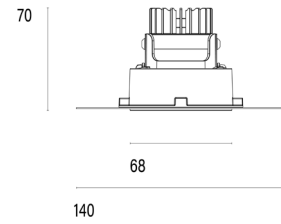

101 06 002203.021

Model

Name	Mono 060 Trimless Type 2
Finish	Structured Black
Area	Indoor

System

Power (Luminaire)	6.8W
Power (System)	8W
Voltage	240V-AC
Optics	Rotationally Symmetrical Direct 25°
Colour Temperature	3000°K
Luminous Flux	642lm
TM30	Rf95 Rg103
CRI	Ra98
Lumen Maintenance	L90 B10 50000hrs
Chromacity	<3 McAdam Step Ellipse
Articulation	Fixed
Cut-Out	Round 85mm x 100mm Depth
Ingress Protection	IP44
Control Device	Remote Fixed Output (Included)
Class	III